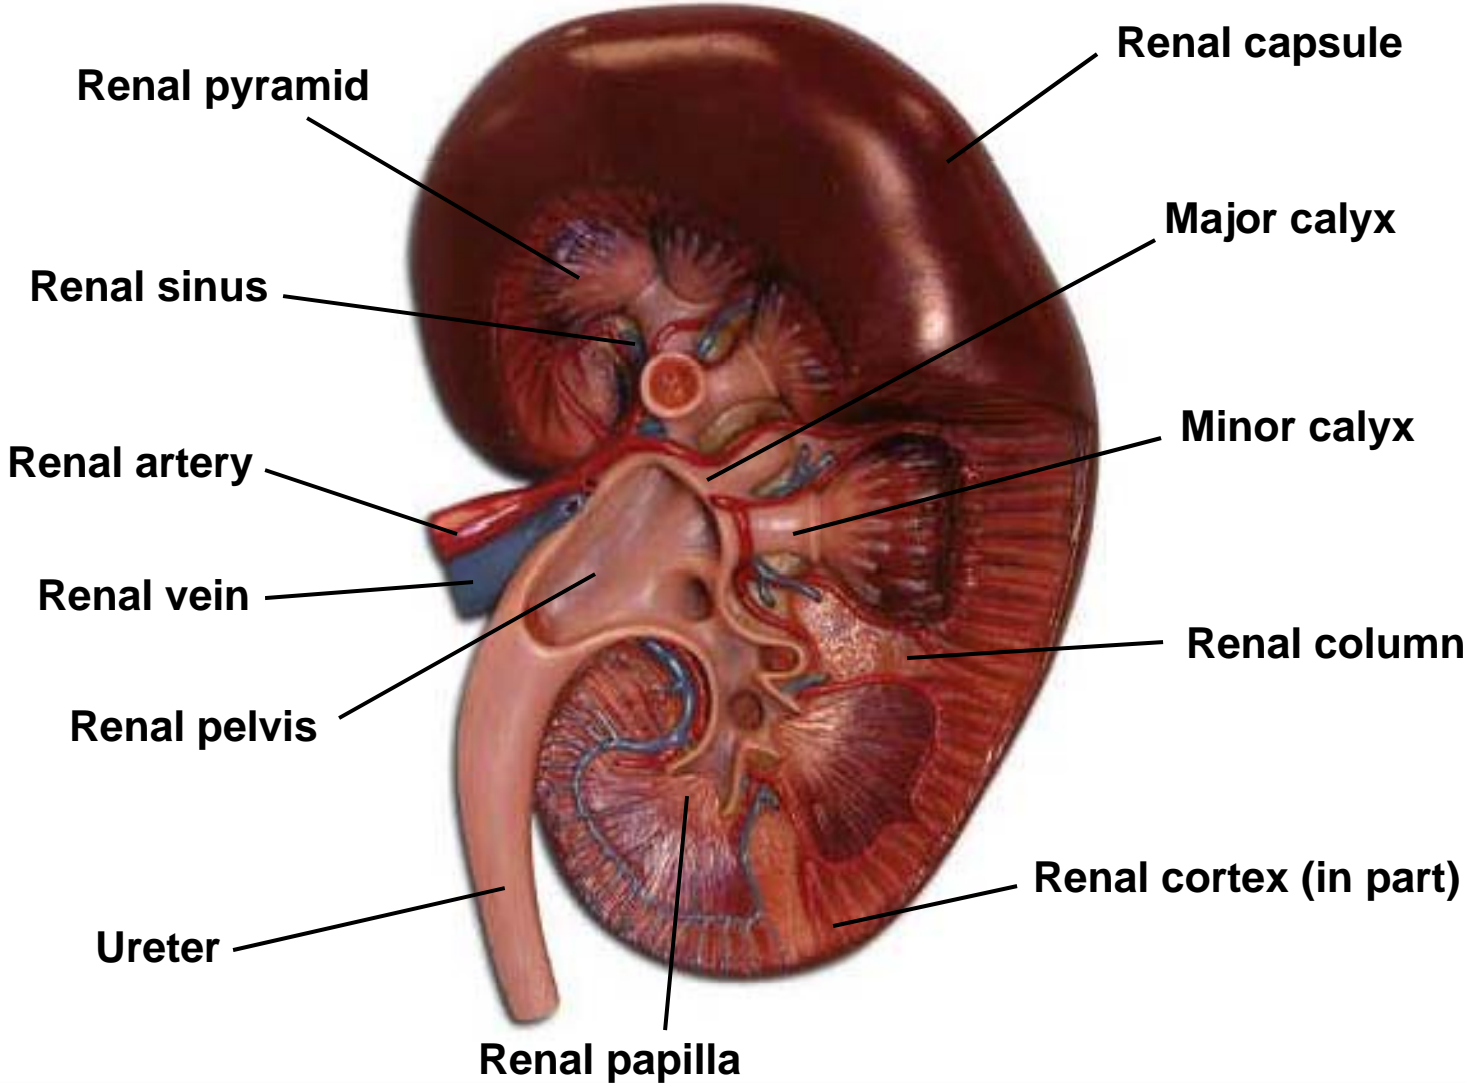

**Kidney**

**Kidney**

U-K12: Kidney with Adrenal Gland, 2 part, 3D Scientific®

Upper abdomen, anterior view

LT-VA16: Life-Size Muscle Torso, 27-part, 3B Scientific®

Urinary system in the male, medial view, left side

Urinary system in the male, anterior view

**Lower urinary system of the male**

## Urinary system in the male

**Abdomen, anterior view**

**Abdominal cavity, anterior view**