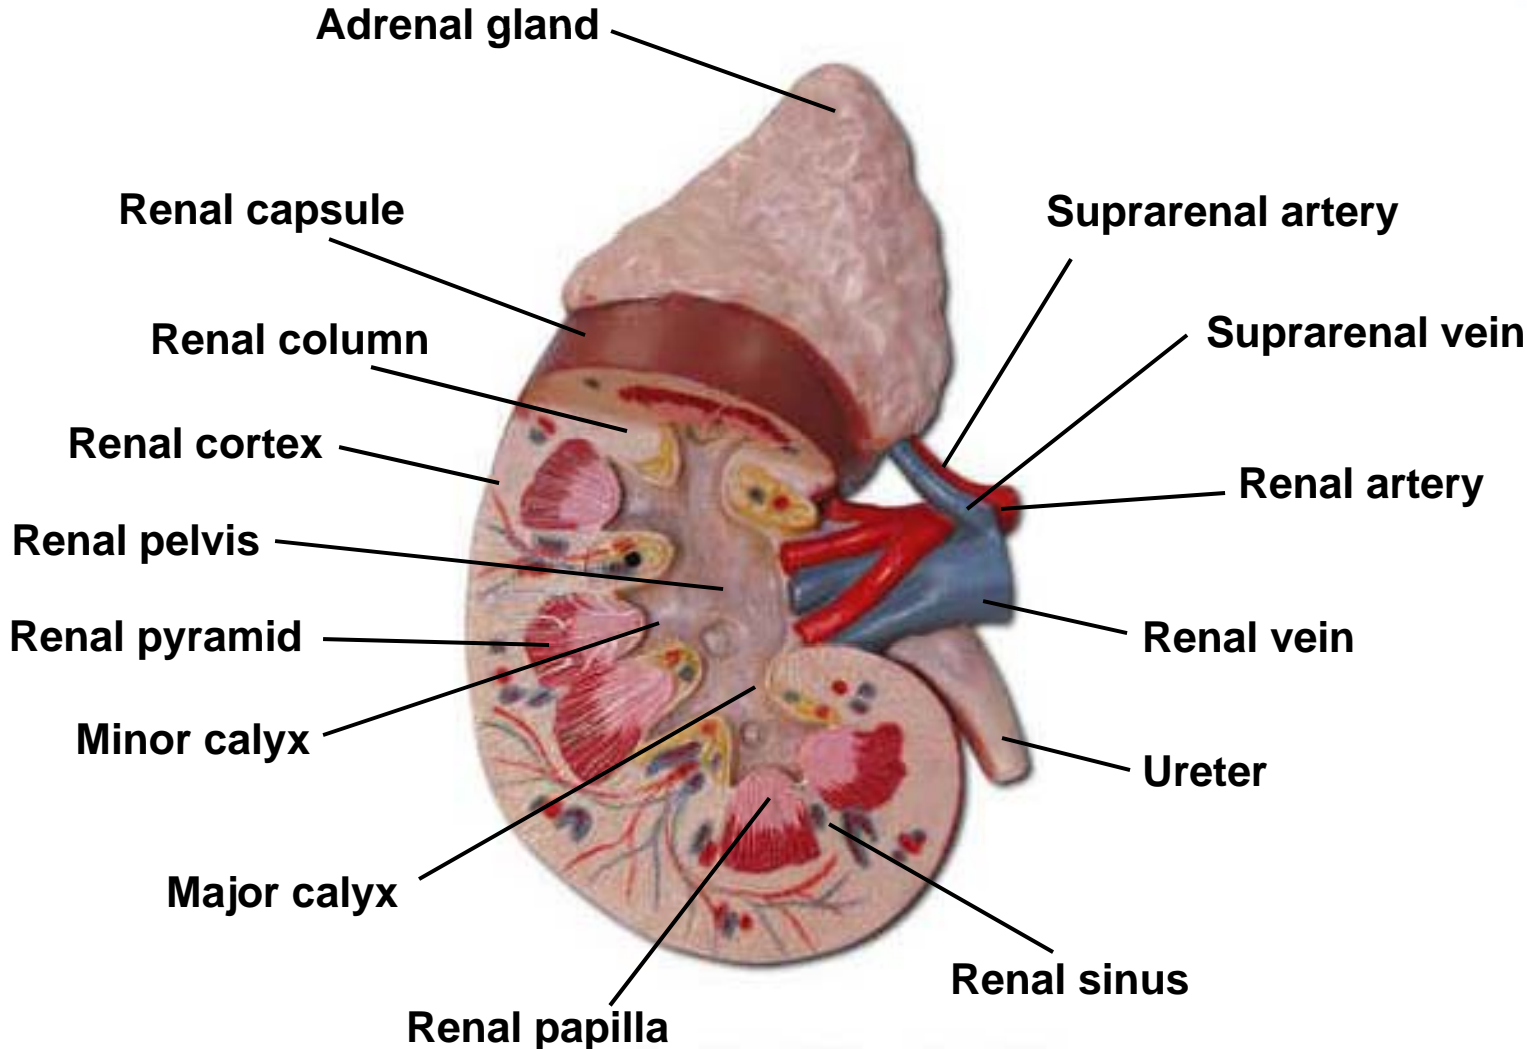

**Kidney**

**Kidney**

U-K12: Kidney with Adrenal Gland, 2 part, 3D Scientific®

Upper abdomen, anterior view

LT-VA16: Life-Size Muscle Torso, 27-part, 3B Scientific®

Urinary system in the male, medial view, left side

Urinary system in the male, anterior view

**Lower urinary system of the male**

## Urinary system in the male

**Abdomen, anterior view**

**Abdominal cavity, anterior view**